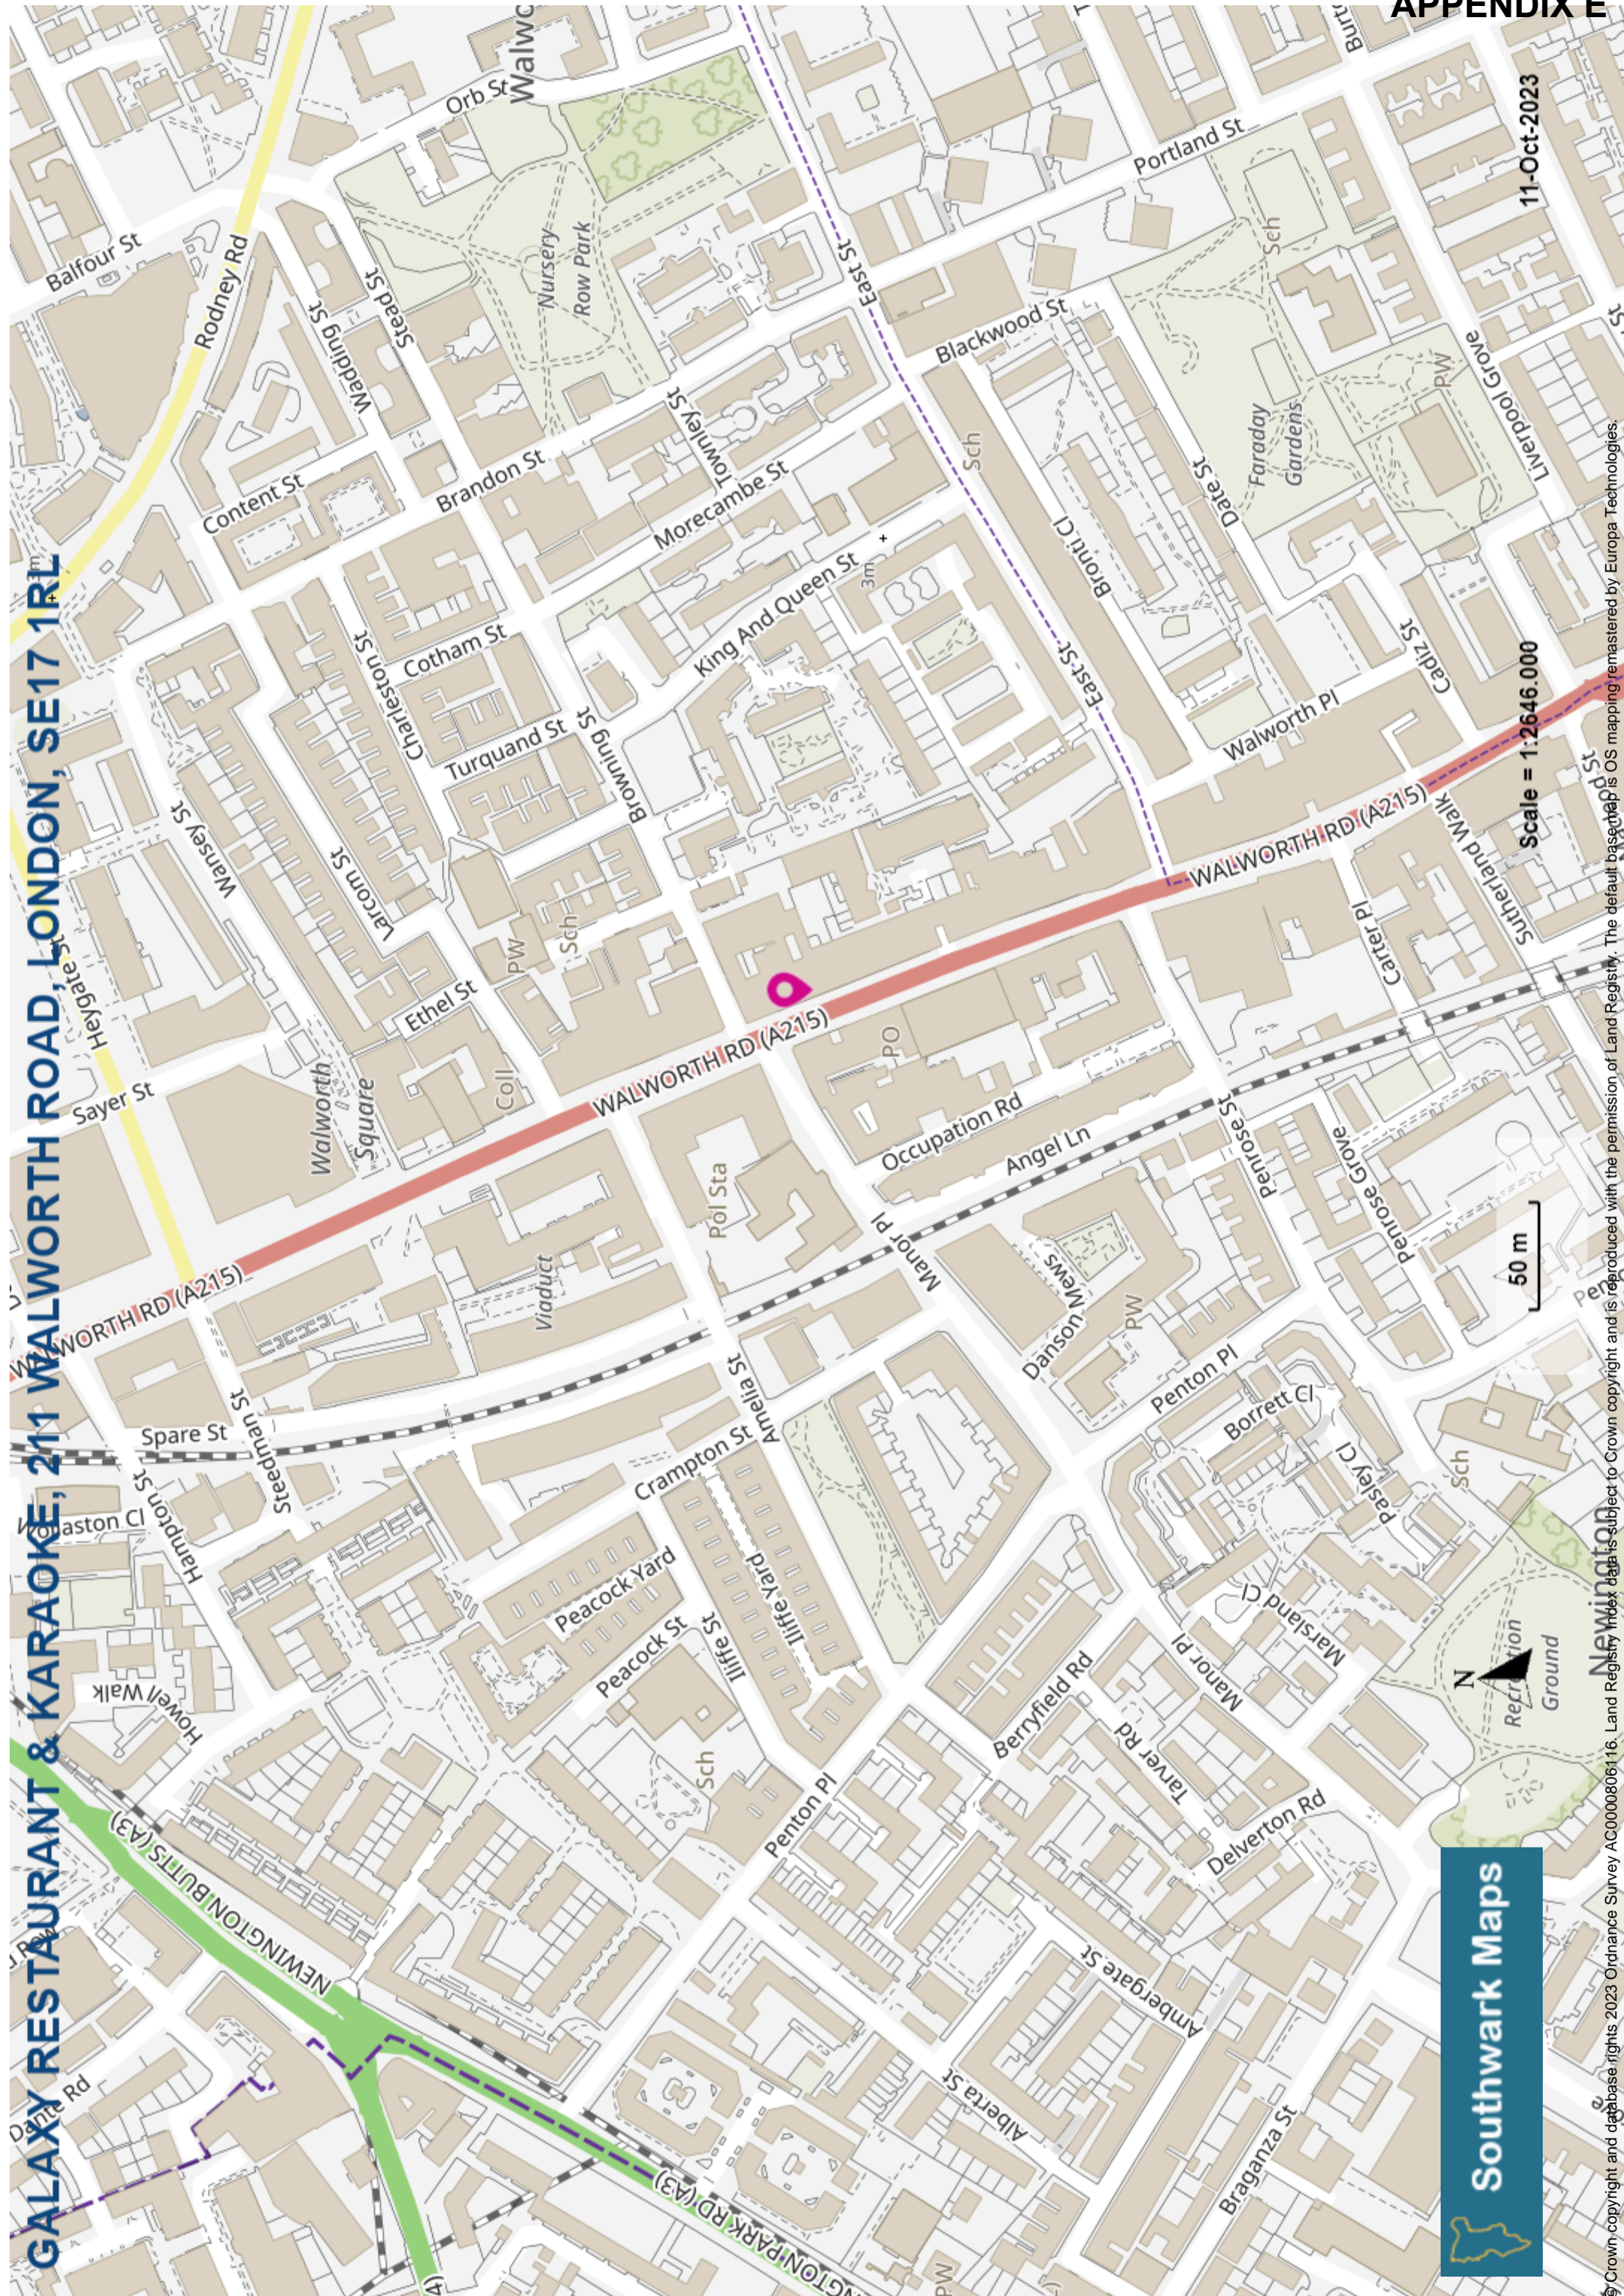

GALAXY RESTAURANT & KARAOKE, 211 WALWORTH ROAD, LONDON, SE17 1RL

11-Oct-2023

Scale = 1:2646.000

50 m

Southwark Maps